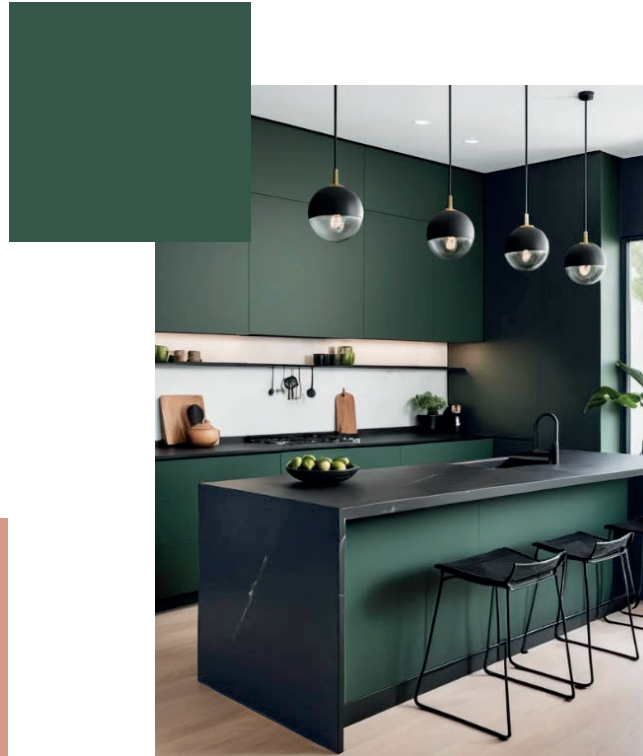

Трендовые оттенки