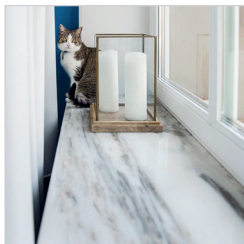

Подоконники,
оконные
профили